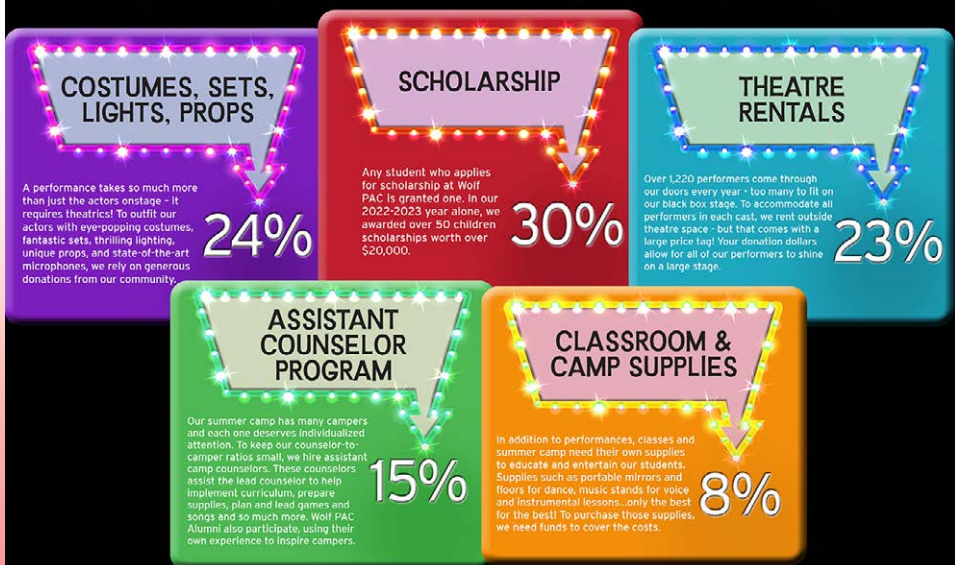

wolfperformingartscenter.org/donate